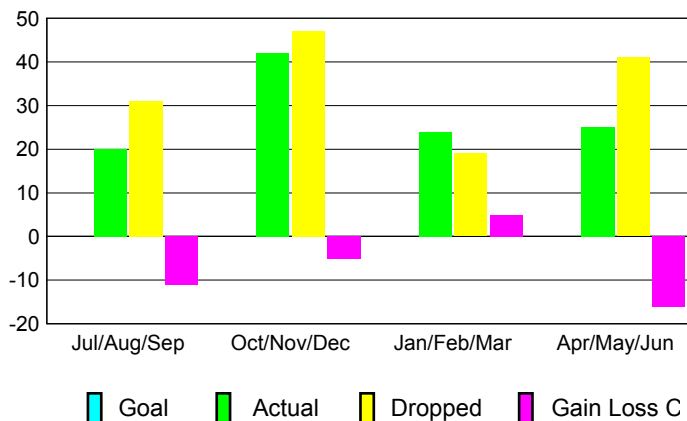

GMT: **GARY ANDERSON**

Location: **MICHIGAN**

GMT CA: **1**

CLUBS

Month	New Club Goal	Actual New Clubs	Actual Dropped Clubs	Gain/Loss of Clubs
2012-2013				
Jul/Aug/Sep		0	0	0
Oct/Nov/Dec		0	0	0
Jan/Feb/Mar		0	1	-1
Apr/May/June		0	0	0
Totals		0	1	-1

Club Results 2012-2013

Goal, New, Dropped, Gain/Loss

MEMBERSHIP

Month	Net Memb Goal	Actual New Memb	Actual Dropped Memb	Gain/Loss of Memb
2012-2013				
Jul/Aug/Sep		20	31	-11
Oct/Nov/Dec		42	47	-5
Jan/Feb/Mar		24	19	5
Apr/May/June		25	41	-16
Totals		111	138	-27

Membership Results 2012-2013

Goal, New, Dropped, Gain/Loss

YTD Status Quo Clubs 2012-2013

Status Quo Clubs Compared to Status Quo Members

Gender Comparison 2012-2013

Club Gain/Loss 2012-2013

Membership Gain/Loss 2012-2013